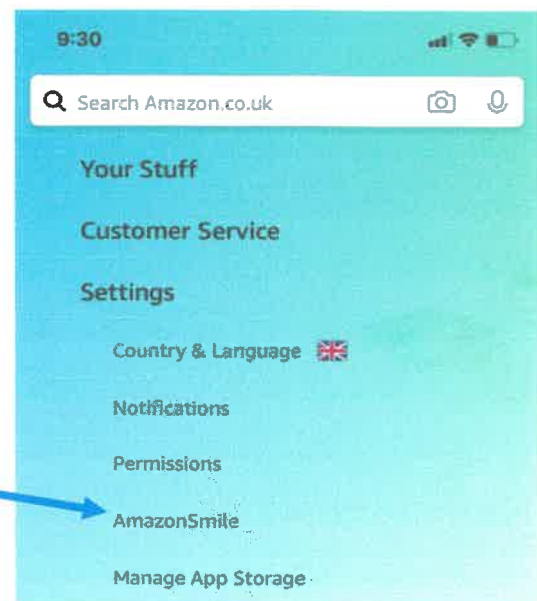

It's easy to sign up! Here's how:

1. Visit smile.amazon.co.uk
2. Sign in with your usual amazon credentials
3. Choose **Friends of Castlefields School** as your supported Charity
4. Add a bookmark for [Smile.amazon.co.uk](https://smile.amazon.co.uk) and visit each time you shop and also raise money!

If you have the Amazon app:

5. Open the app and in the main menu , then find 'settings'
6. Tap on 'AmazonSmile' and follow the instructions to turn on AmazonSmile in the app.

All Prime members who activate AmazonSmile in their app before the end of Prime Day will generate a **10x** donation on their first eligible purchase on Prime Day!